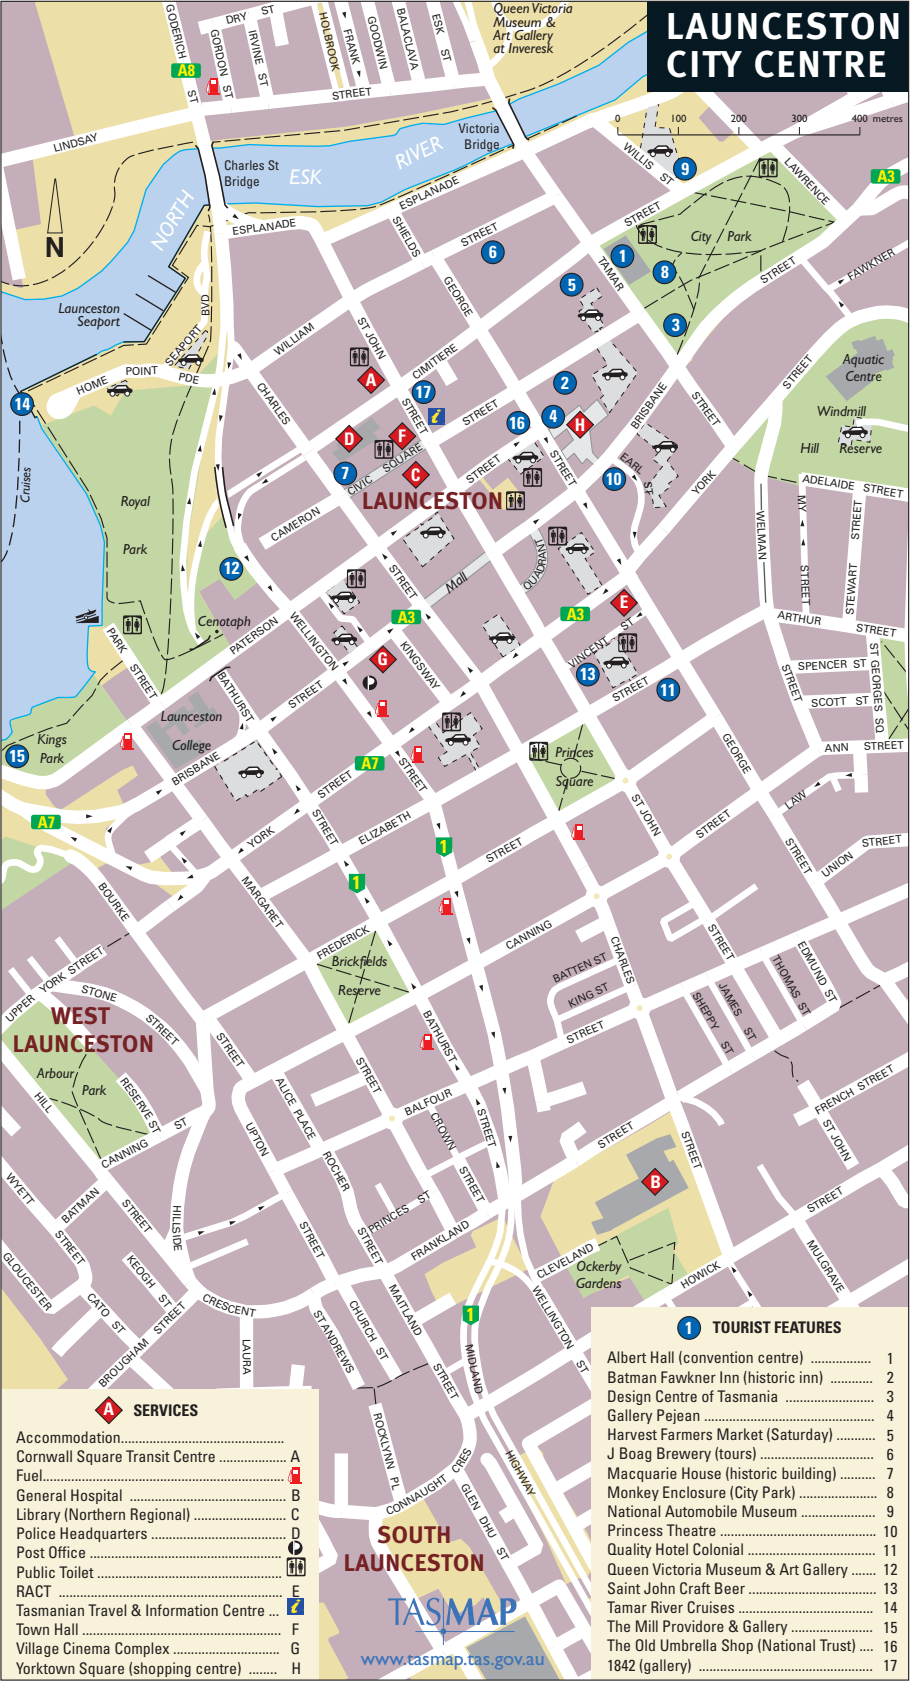

LAUNCESTON CITY CENTRE

A SERVICES

Accommodation.....	A
Cornwall Square Transit Centre	A
Fuel.....	F
General Hospital	B
Library (Northern Regional)	C
Police Headquarters	D
Post Office	C
Public Toilet	T
RACT	E
Tasmanian Travel & Information Centre ...	F
Town Hall	F
Village Cinema Complex	G
Yorktown Square (shopping centre)	H

1 TOURIST FEATURES

Albert Hall (convention centre)	1
Batman Fawkner Inn (historic inn)	2
Design Centre of Tasmania	3
Gallery Pejean	4
Harvest Farmers Market (Saturday)	5
J Boag Brewery (tours)	6
Macquarie House (historic building)	7
Monkey Enclosure (City Park)	8
National Automobile Museum	9
Princess Theatre	10
Quality Hotel Colonial	11
Queen Victoria Museum & Art Gallery	12
Saint John Craft Beer	13
Tamar River Cruises	14
The Mill Provide & Gallery	15
The Old Umbrella Shop (National Trust)	16
1842 (gallery)	17

SOUTH LAUNCESTON

TASMAP

www.tasmap.tas.gov.au